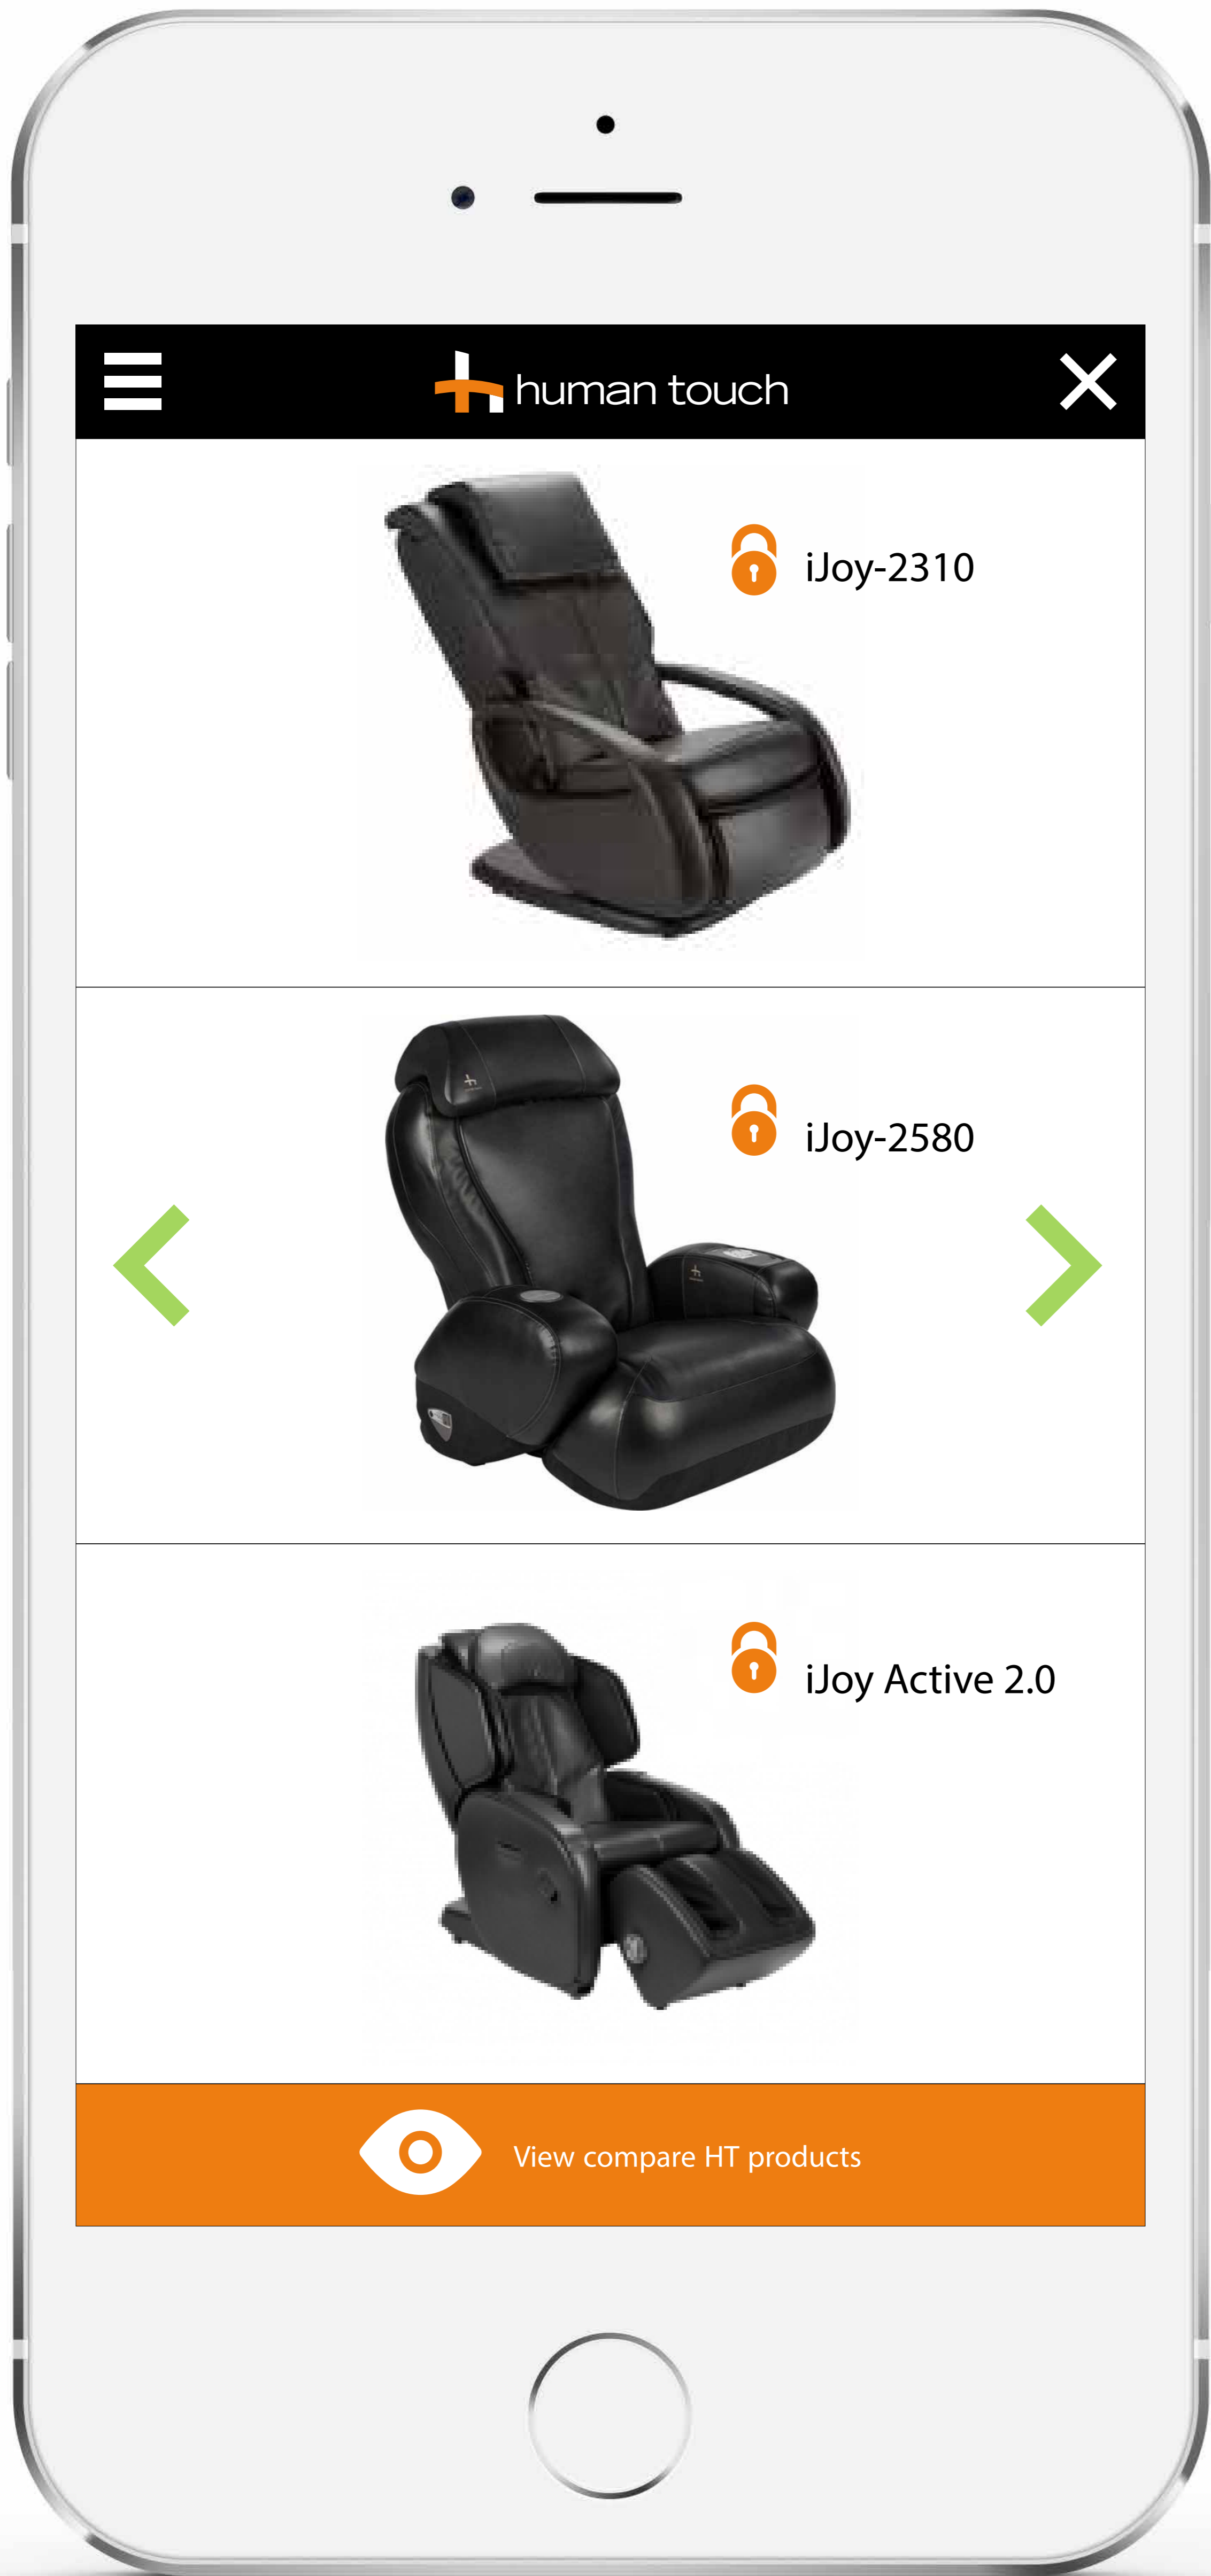

iJoy-2310

iJoy Active

The Wellness Experience

Human Touch products are designed to be part of your daily ritual to help you feel, perform, and live your best. The right wellness solutions should not impact your lifestyle, break your budget or be difficult to use. We deliver the promise of a better life without compromise. [Learn More.](#)

The Wellness Experience

iJoy-2310

iJoy-2580

iJoy Active 2.0

iJoy Active

Price Range

Massage Features

Upholstery/Chair Base

iJoy-2310

iJoy-2580

iJoy Active 2.0

iJoy Active

Price Range

\$0 \$10,000

Price Range

Massage Features

Upholstery/Chair Base

iJoy-2310

iJoy-2580

iJoy Active 2.0

iJoy Active

Price Range

Massage Features

Upholstery/Chair Base