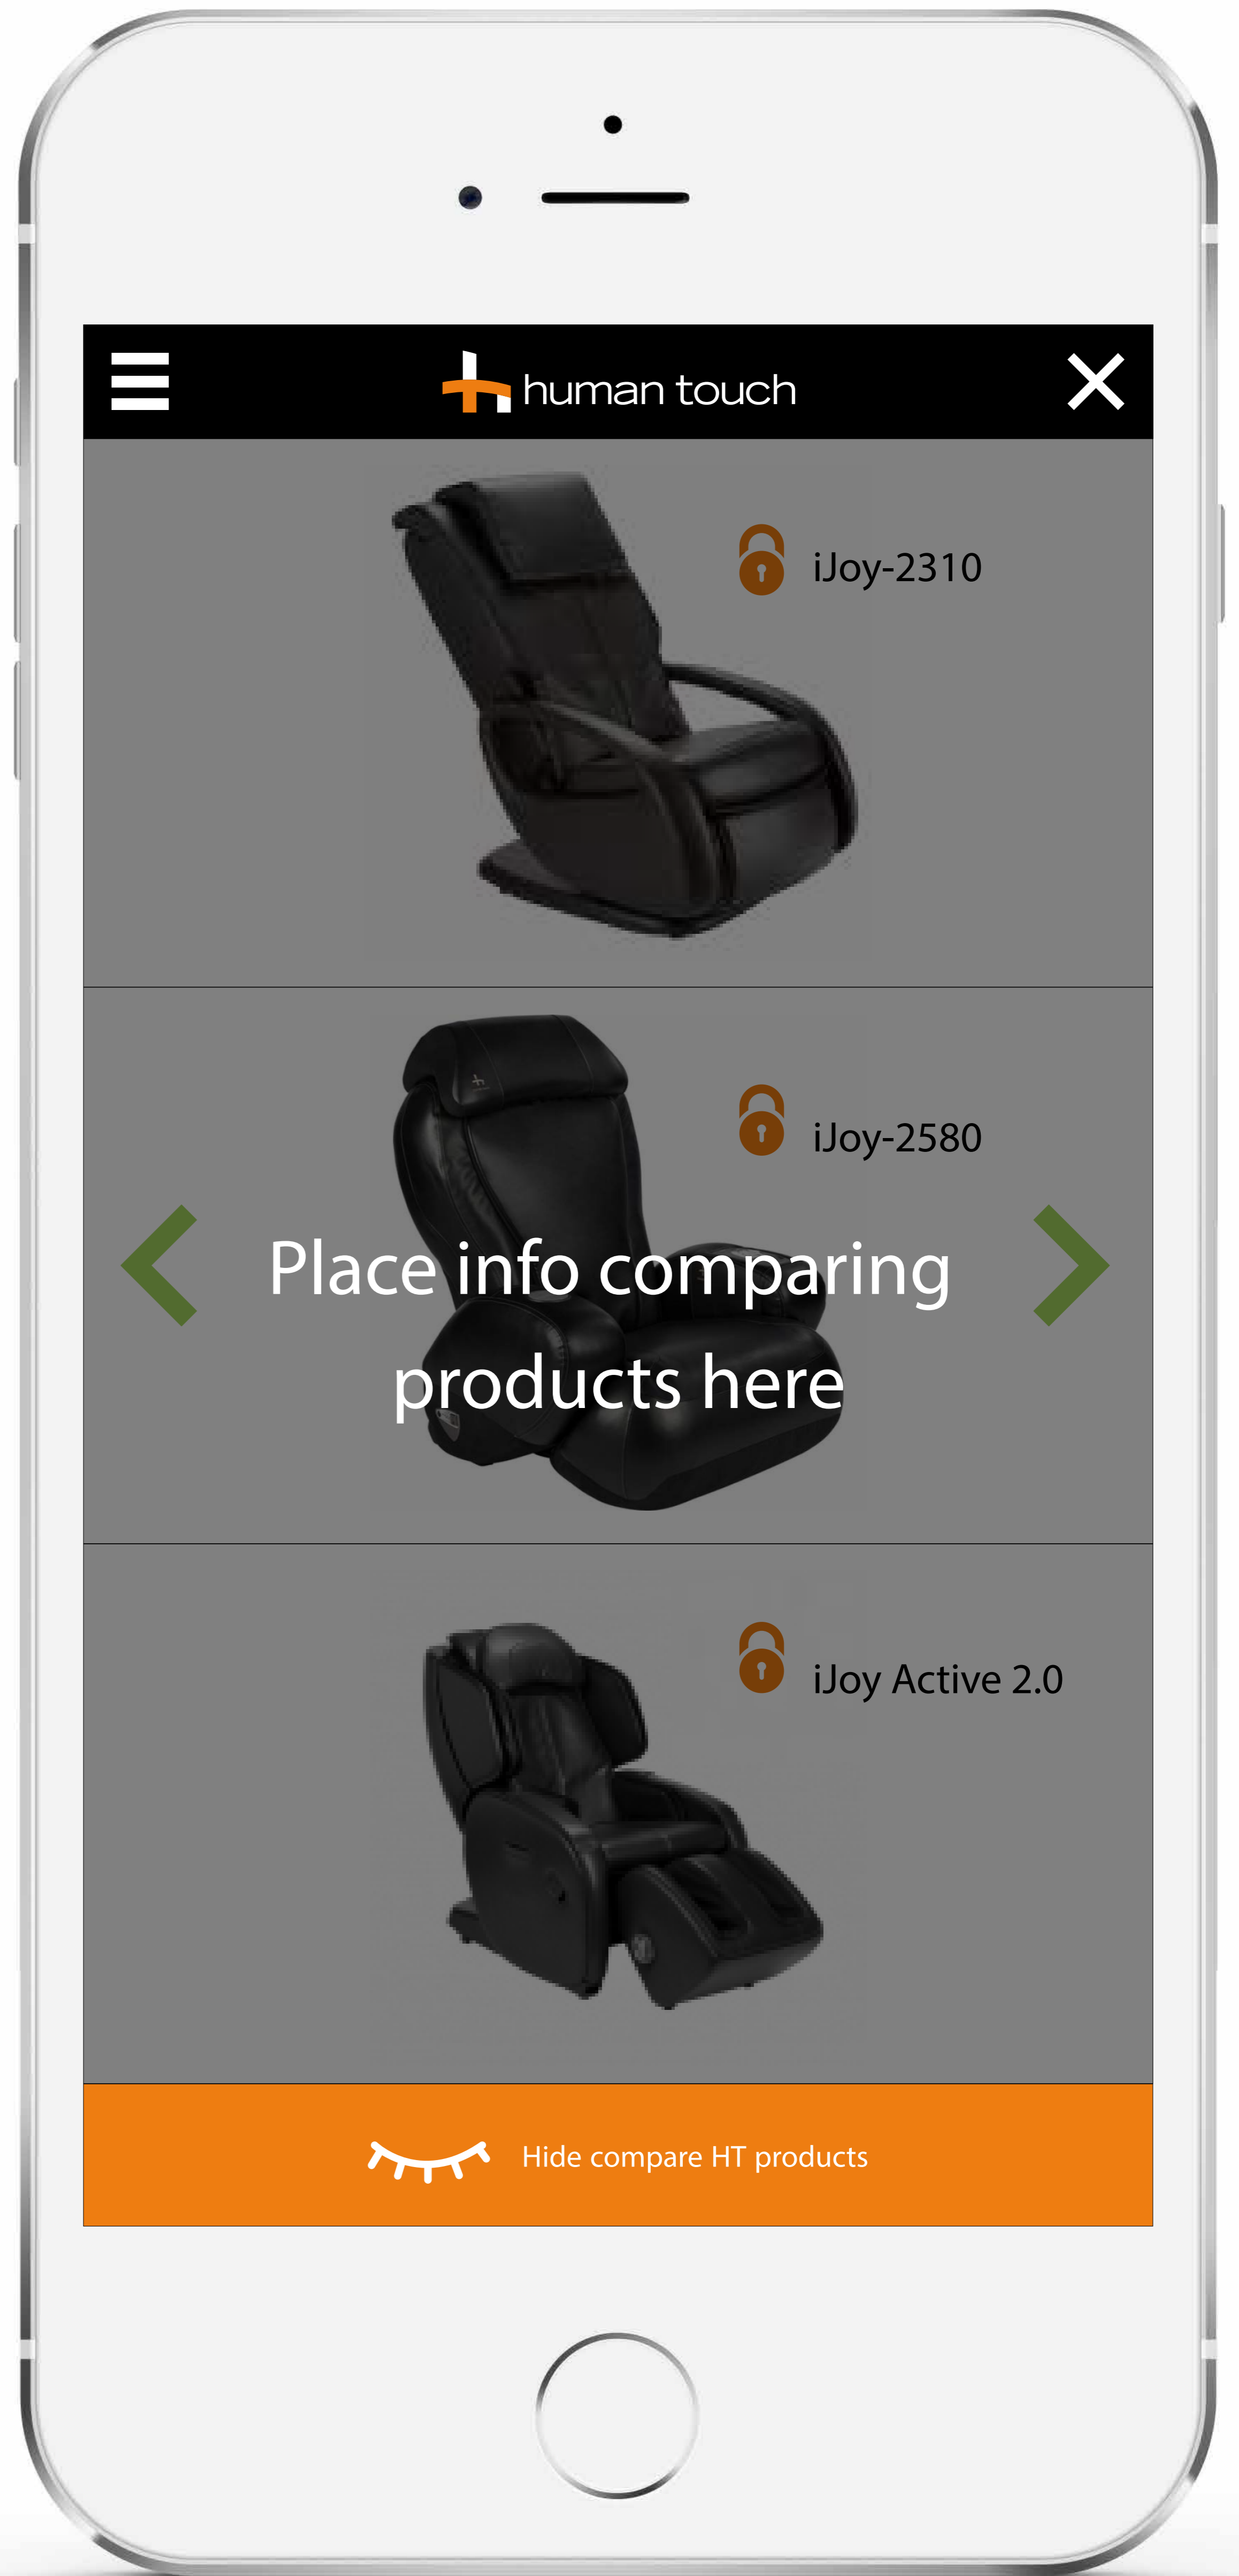

iJoy-2310

iJoy Active

The Wellness Experience

Human Touch products are designed to be part of your daily ritual to help you feel, perform, and live your best. The right wellness solutions should not impact your lifestyle, break your budget or be difficult to use. We deliver the promise of a better life without compromise. [Learn More.](#)

The Wellness Experience

iJoy-2310

iJoy-2580

iJoy Active 2.0

iJoy Active

Price Range

Massage Features

Upholstery/Chair Base

iJoy-2310

iJoy-2580

iJoy Active 2.0

iJoy Active

Price Range

\$0 \$10,000

Price Range

Massage Features

Upholstery/Chair Base

iJoy-2310

iJoy-2580

iJoy Active 2.0

iJoy Active

Price Range

Massage Features

Upholstery/Chair Base