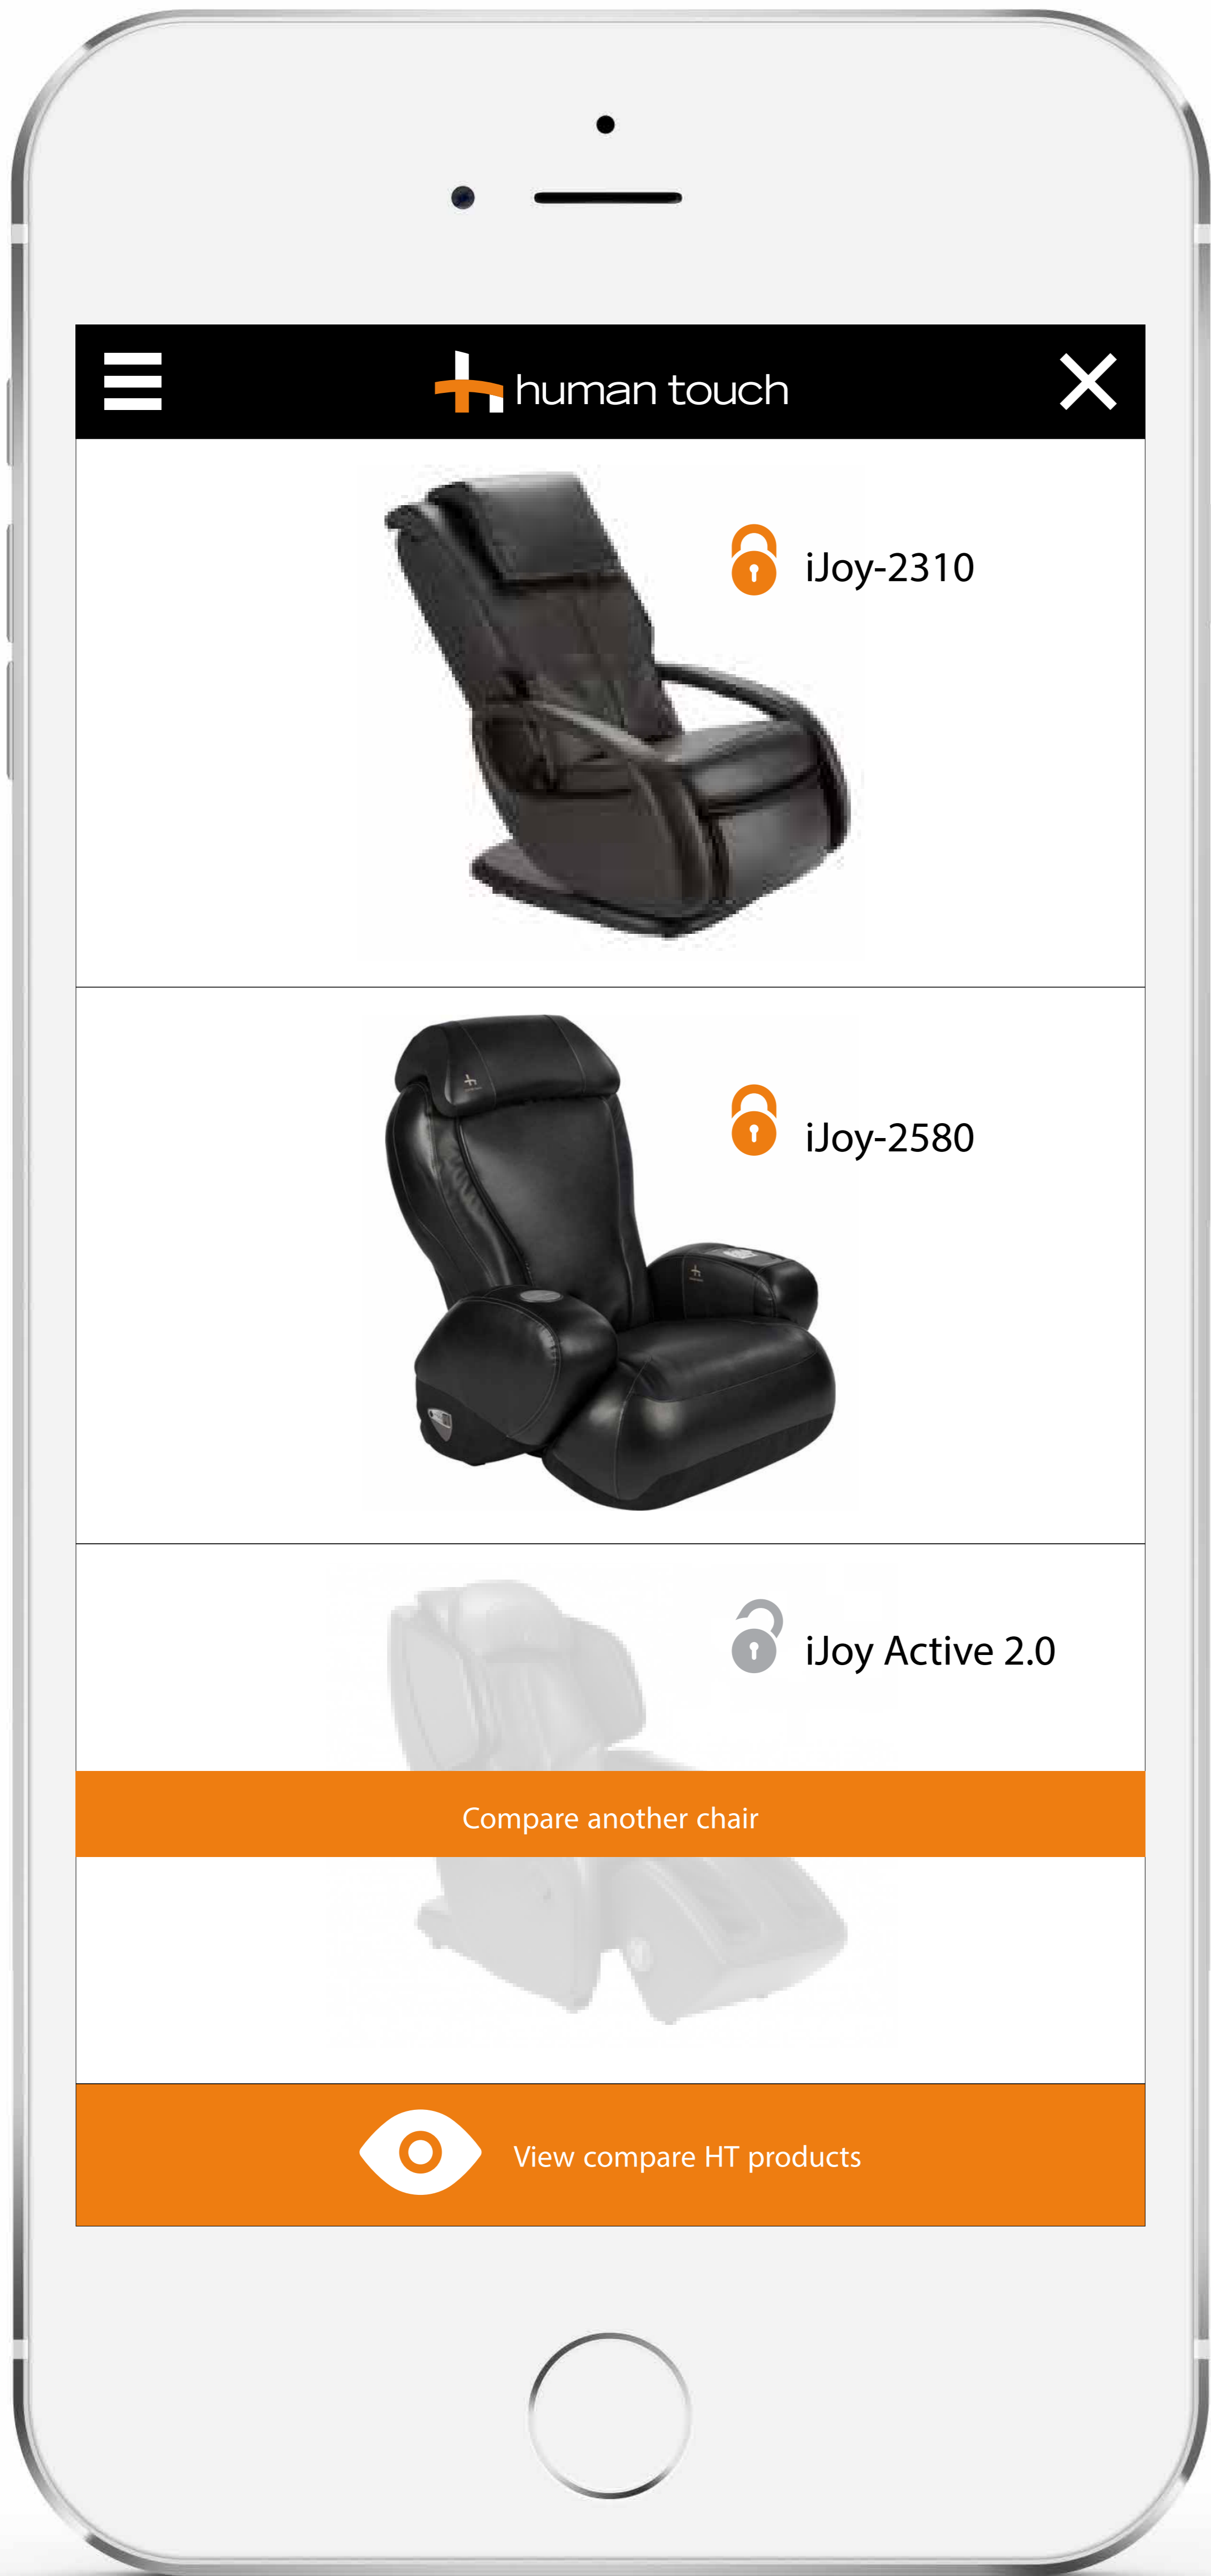

iJoy-2310

iJoy Active

The Wellness Experience

Human Touch products are designed to be part of your daily ritual to help you feel, perform, and live your best. The right wellness solutions should not impact your lifestyle, break your budget or be difficult to use. We deliver the promise of a better life without compromise. [Learn More.](#)

The Wellness Experience

iJoy-2310

iJoy-2580

iJoy Active 2.0

iJoy Active

Price Range

Massage Features

Upholstery/Chair Base

iJoy-2310

iJoy-2580

iJoy Active 2.0

iJoy Active

Price Range

\$0 \$10,000

Price Range

Massage Features

Upholstery/Chair Base

iJoy-2310

iJoy-2580

iJoy Active 2.0

iJoy Active

Price Range

Massage Features

Upholstery/Chair Base