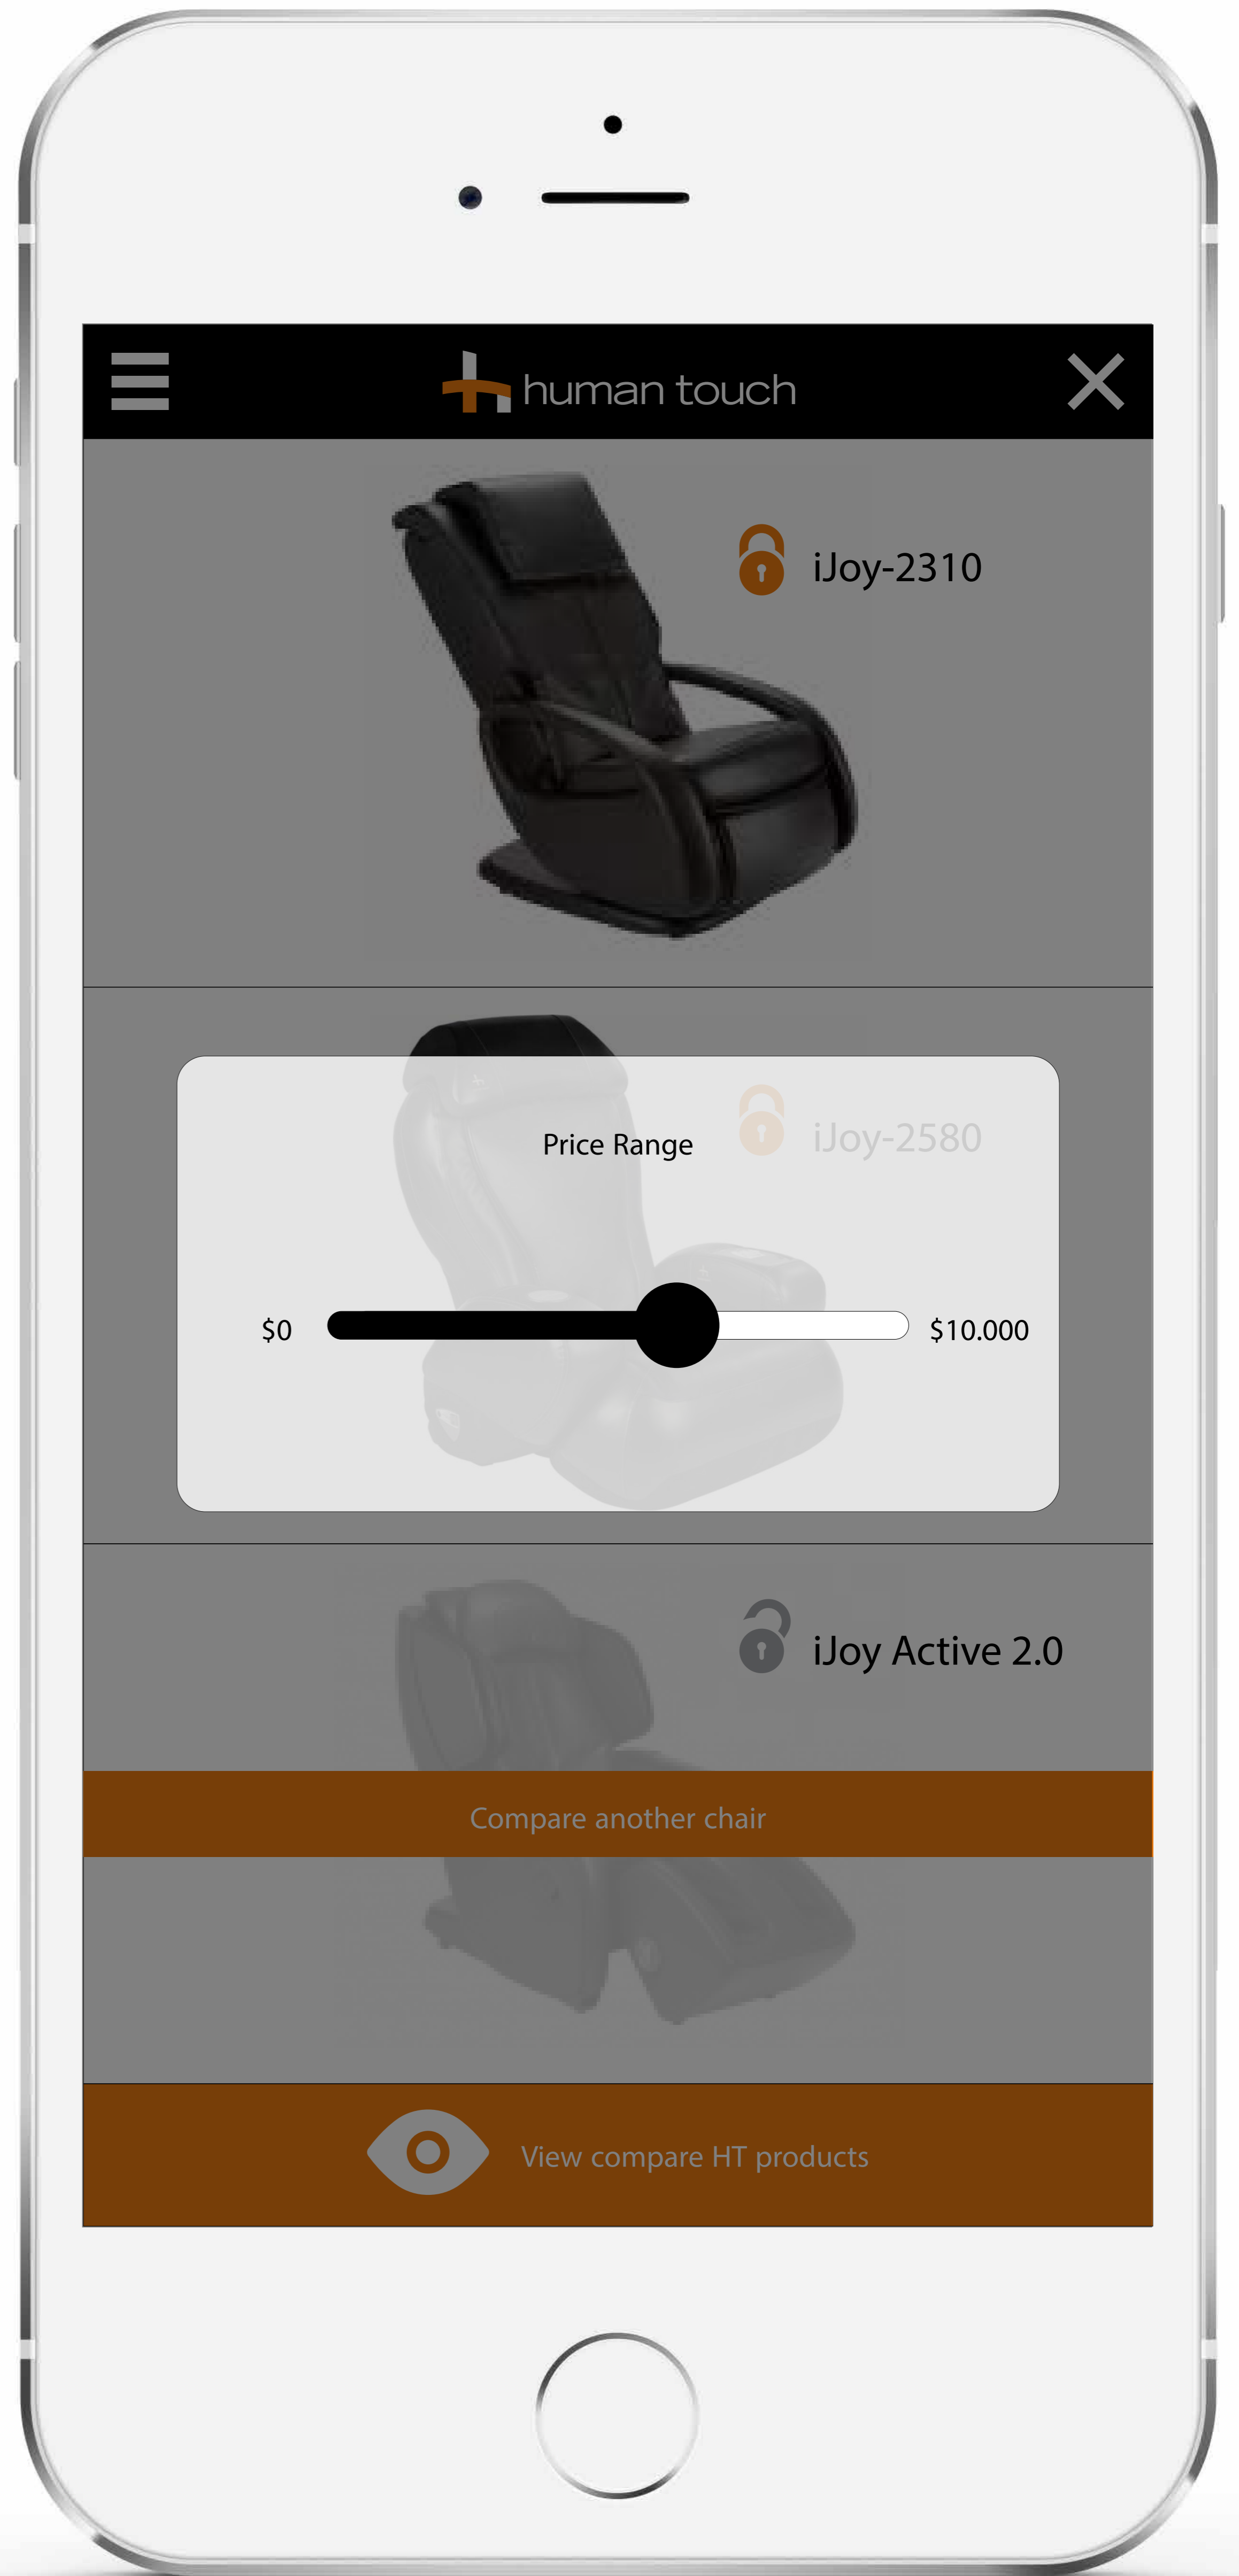

iJoy-2310

iJoy Active

The Wellness Experience

Human Touch products are designed to be part of your daily ritual to help you feel, perform, and live your best. The right wellness solutions should not impact your lifestyle, break your budget or be difficult to use. We deliver the promise of a better life without compromise. [Learn More.](#)

The Wellness Experience

iJoy-2310

iJoy-2580

iJoy Active 2.0

iJoy Active

Price Range

Massage Features

Upholstery/Chair Base

iJoy-2310

iJoy-2580

iJoy Active 2.0

iJoy Active

Price Range

\$0 \$10,000

Price Range

Massage Features